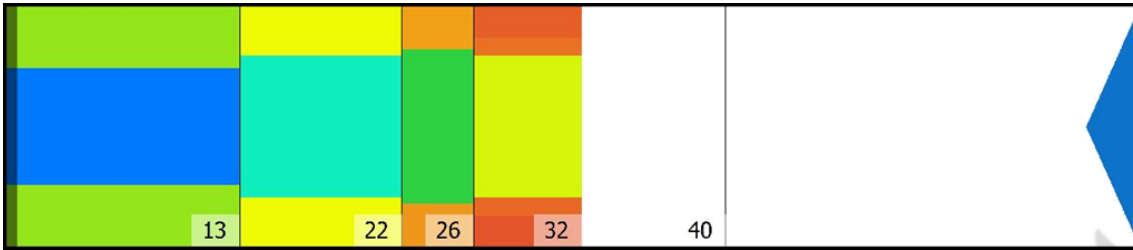

Conditioner:

Cleaner:

Zone Configuration