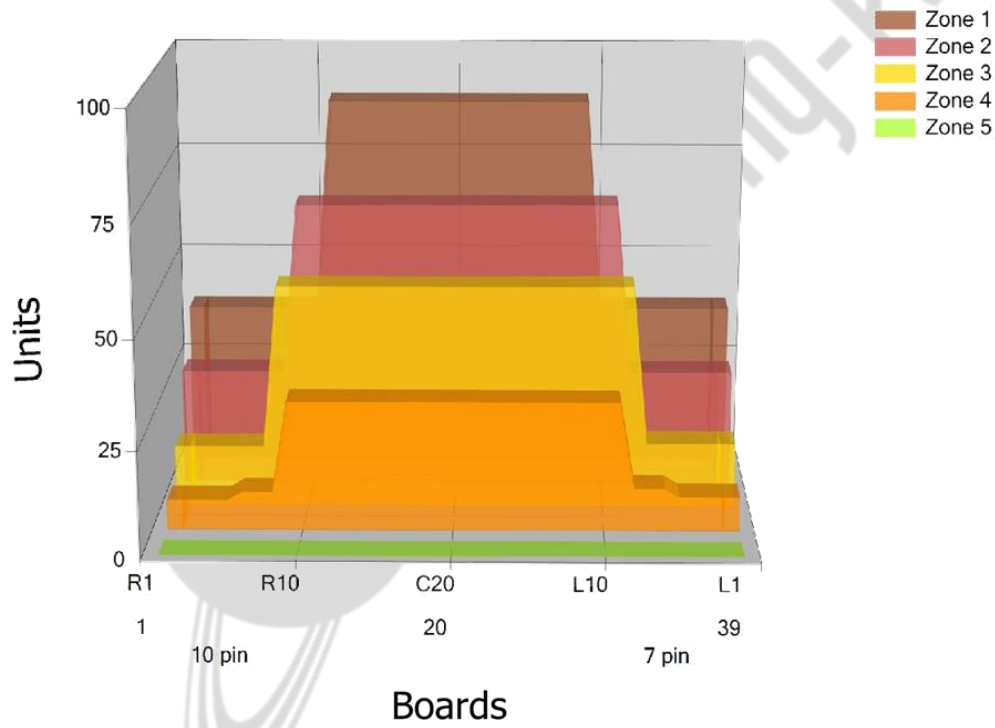

Conditioner:

Cleaner:

Zone Configuration

Cleaner Transition

Mode: Clean and Condition

Speed: Max Clean

Start Cleaner Spray: 0 feet

Start Squeegee: 0 feet

Start Conditioning: 6 Inches

Split Pattern: No

Zone 1	Avg	Ratio
Left	38.0	2.3 : 1
Right	38.0	2.3 : 1
Center	88.0	

Zone 2	Avg	Ratio
Left	27.0	2.5 : 1
Right	27.0	2.5 : 1
Center	67.0	

Zone 3	Avg	Ratio
Left	15.0	3.5 : 1
Right	14.0	3.5 : 1
Center	52.0	

Zone 4	Avg	Ratio
Left	8.8	3.4 : 1
Right	7.8	3.4 : 1
Center	30.0	

Zone 5	Avg	Ratio
Left	0.0	1.0 : 1
Right	0.0	1.0 : 1
Center	0.0	