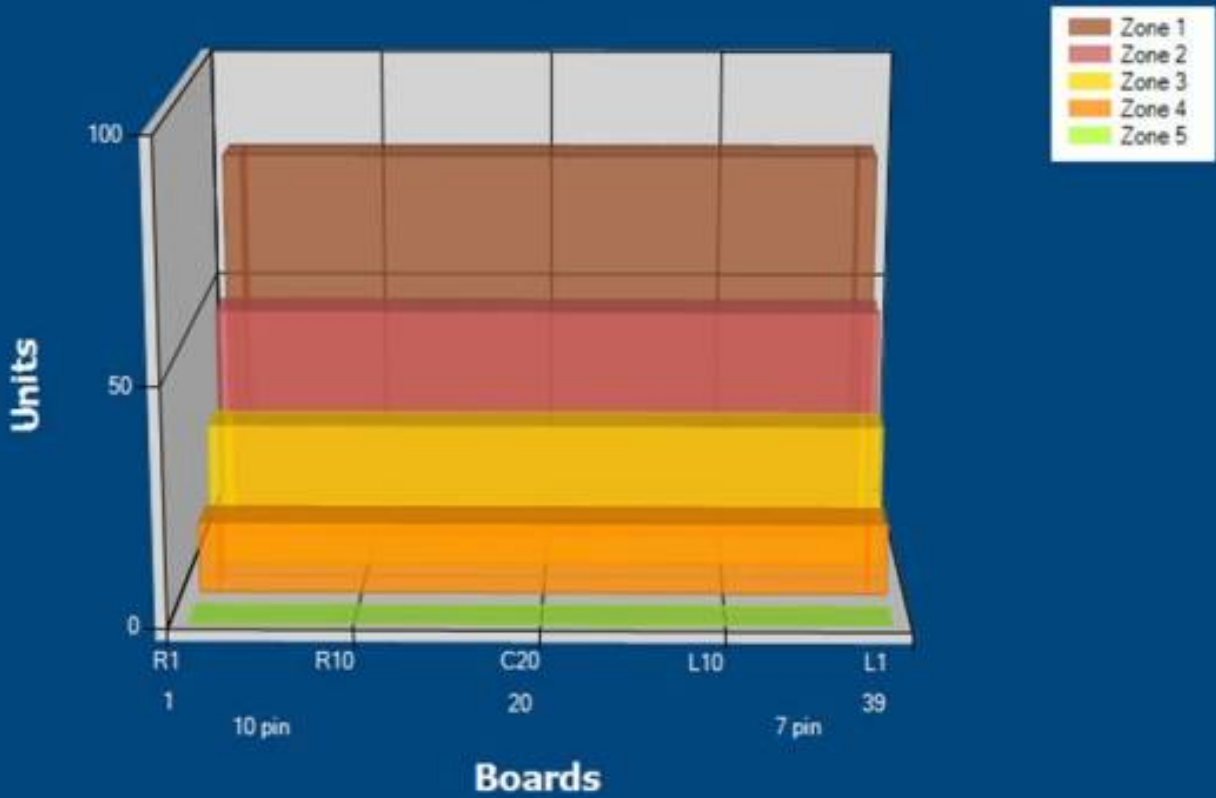

# FLAT 4

## Zone Configuration